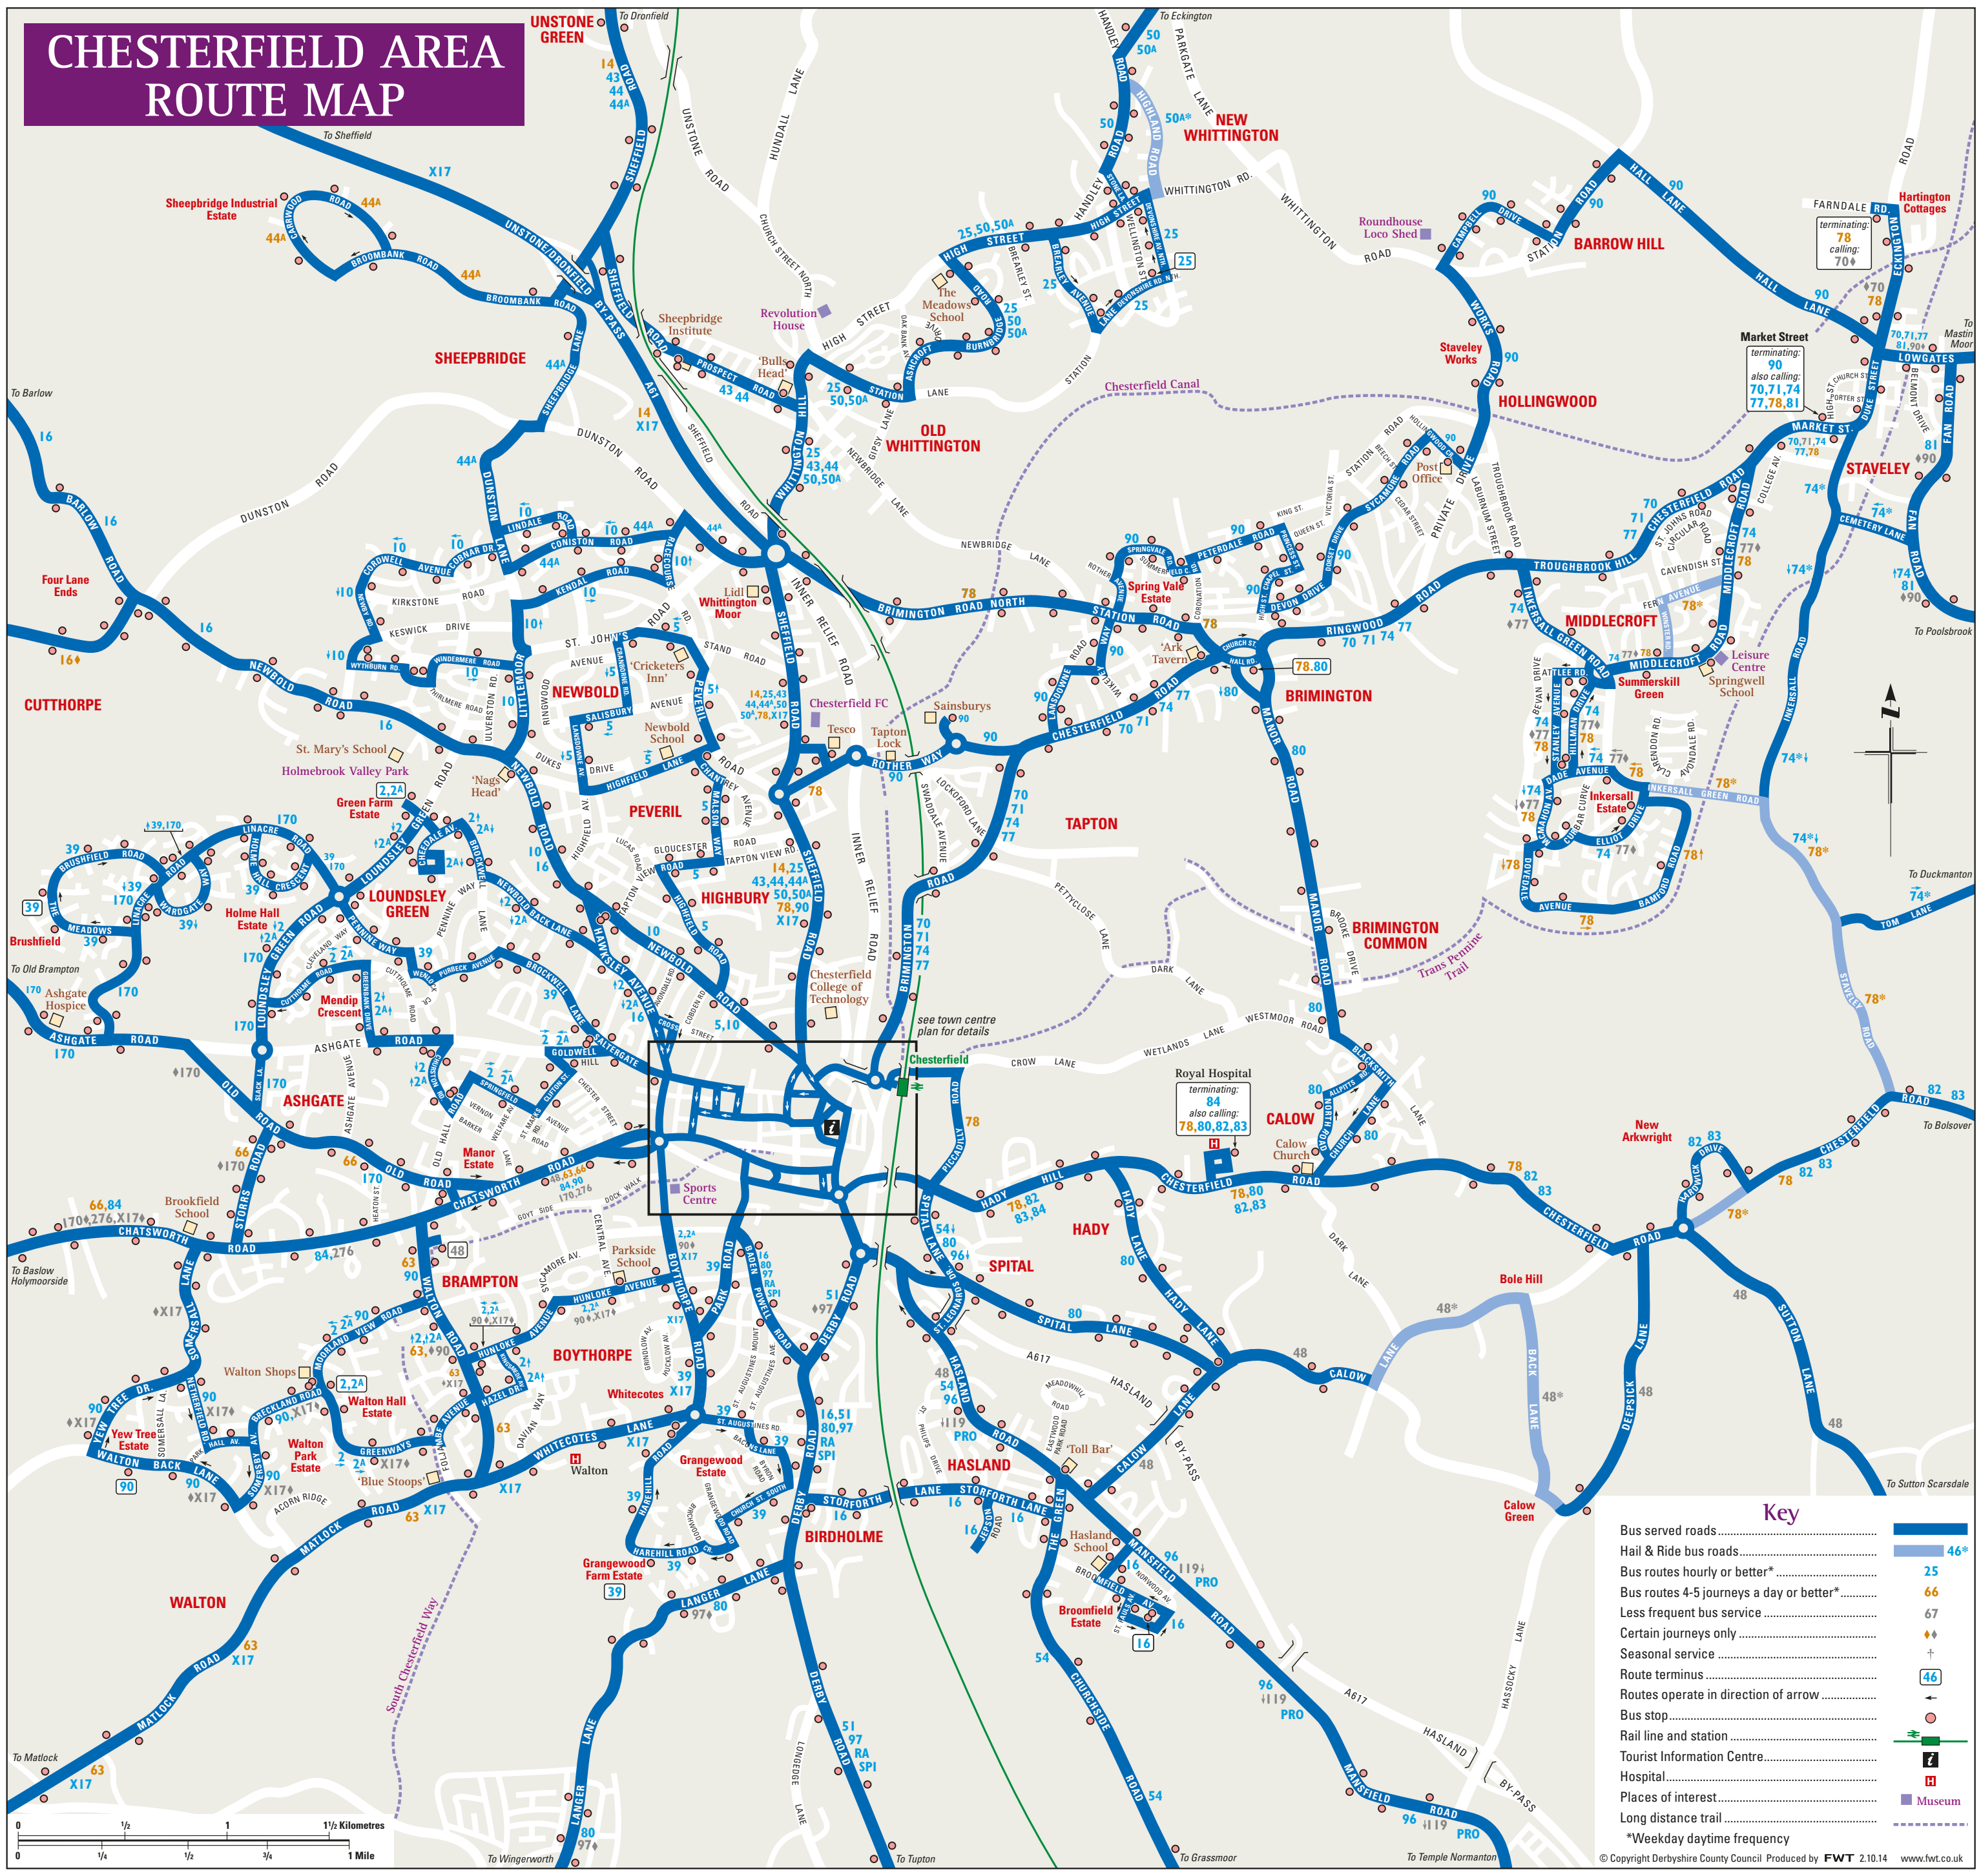

CHESTERFIELD AREA ROUTE MAP

Key

- Bus served roads.....
- Hail & Ride bus roads.....
- Bus routes hourly or better*.....
- Bus routes 4-5 journeys a day or better*.....
- Less frequent bus service.....
- Certain journeys only.....
- Seasonal service.....
- Route terminus.....
- Routes operate in direction of arrow.....
- Bus stop.....
- Rail line and station.....
- Tourist Information Centre.....
- Hospital.....
- Places of interest.....
- Long distance trail.....

*Weekday daytime frequency

© Copyright Derbyshire County Council Produced by FWT 2.10.14 www.fwt.co.uk